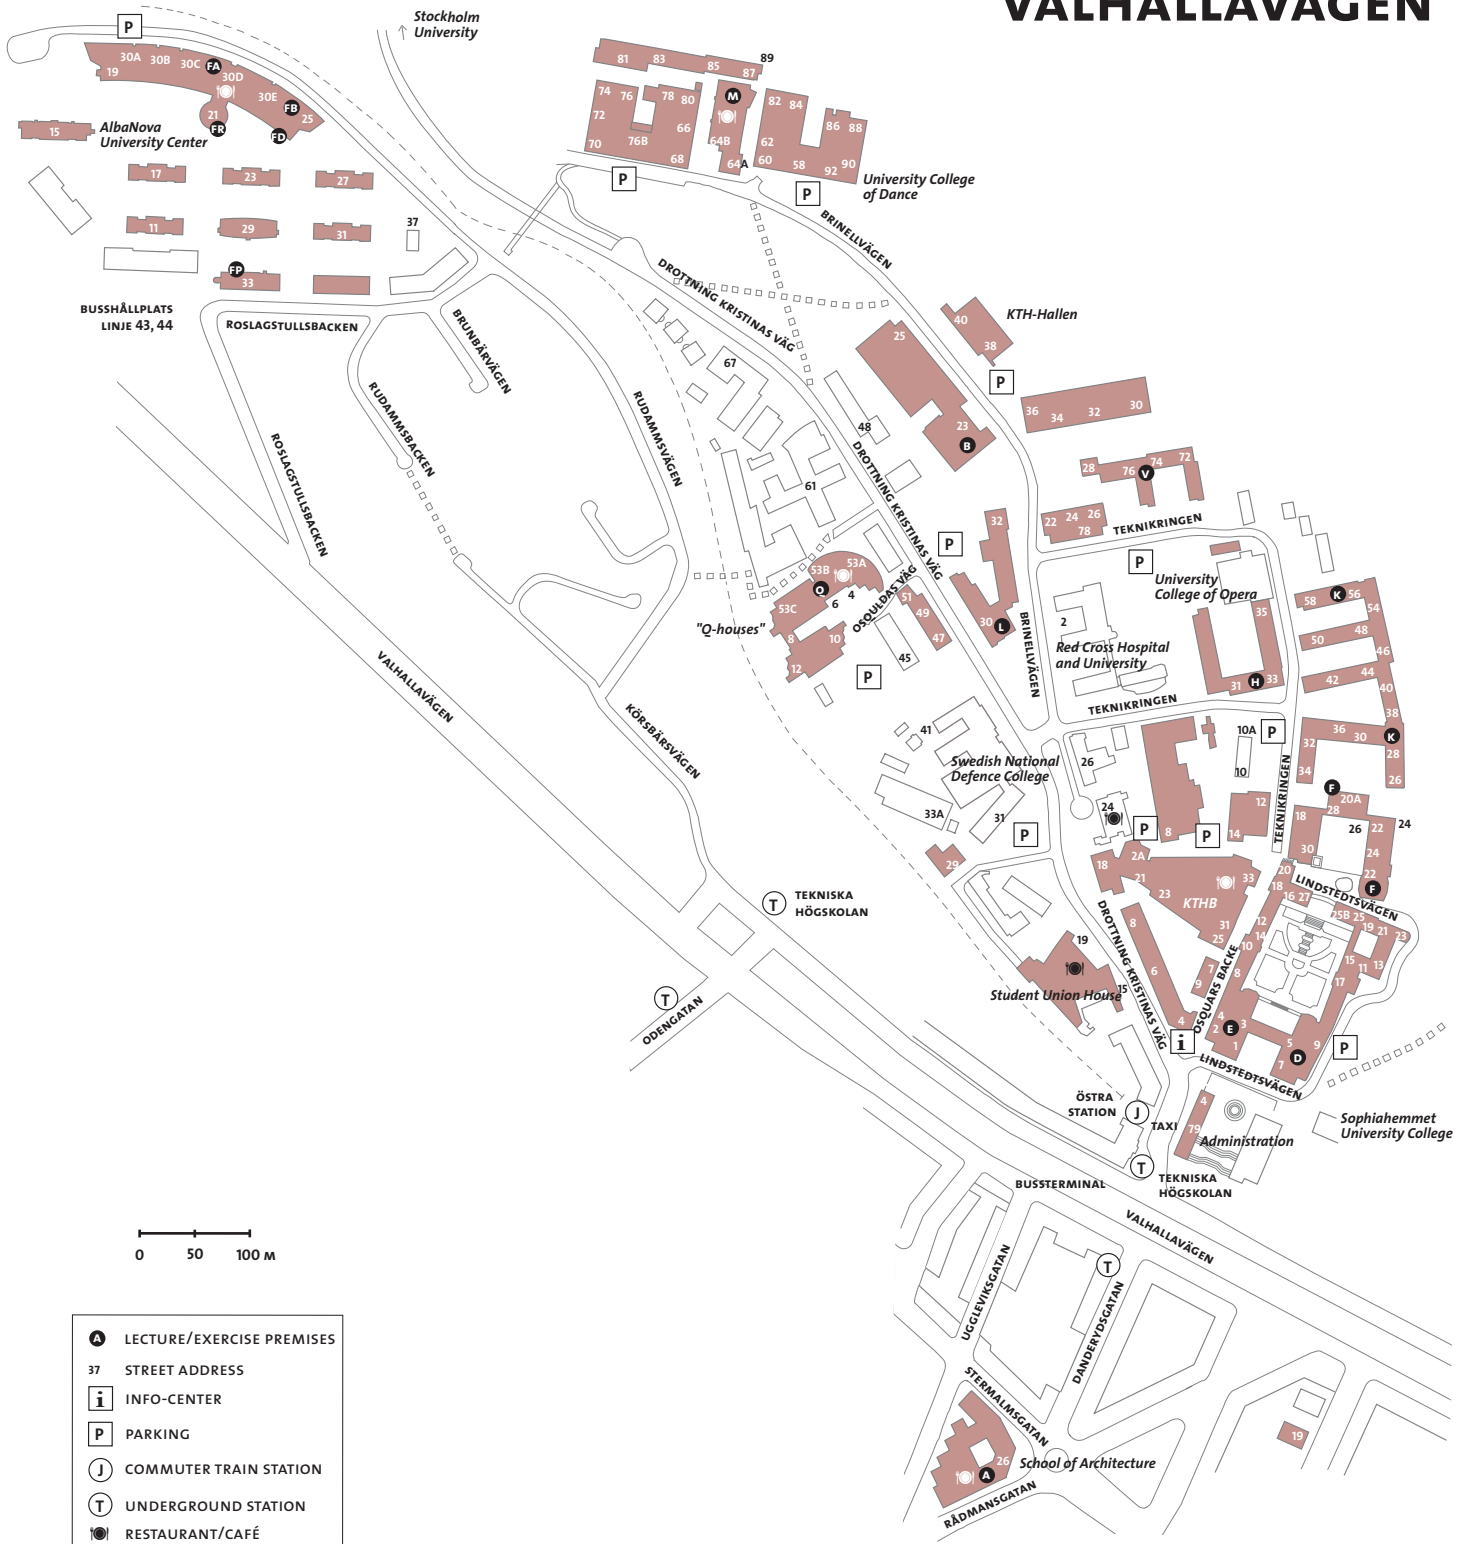

KTH MAIN CAMPUS VALHALLAVÄGEN

- A** LECTURE/EXERCISE PREMISES
- 37 STREET ADDRESS
- i** INFO-CENTER
- P** PARKING
- J** COMMUTER TRAIN STATION
- T** UNDERGROUND STATION
- ☉** RESTAURANT/CAFÉ